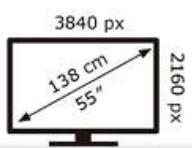

Samsung QE55QN80HAU

64 kWh/1000h

ABCDEF G HDR 204 kWh/1000h

2019/2013

Samsung QE55QN80HAU

64 kWh/1000h

ABCDEF G HDR 204 kWh/1000h

2019/2013