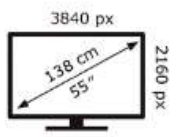

Samsung QE55QN80HAU

64 kWh/1000h

ABCDEF G HDR 204 kWh/1000h

2019/2013

Samsung QE55QN80HAU

64 kWh/1000h

ABCDEF G HDR 204 kWh/1000h

2019/2013